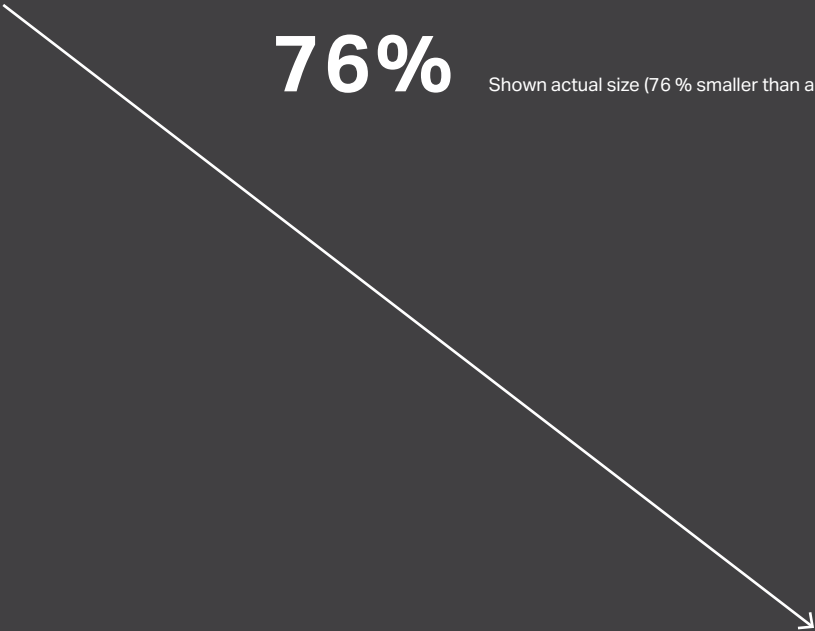

gloss black, brushed chrome  
buttons  
**116.051.KV.1 \***  
**116.053.KV.1 \*\***

**76%**

Shown actual size (76 % smaller than a Sigma10 flush plate)

brushed chrome  
116.051.GH.1 \*  
116.053.GH.1 \*\*