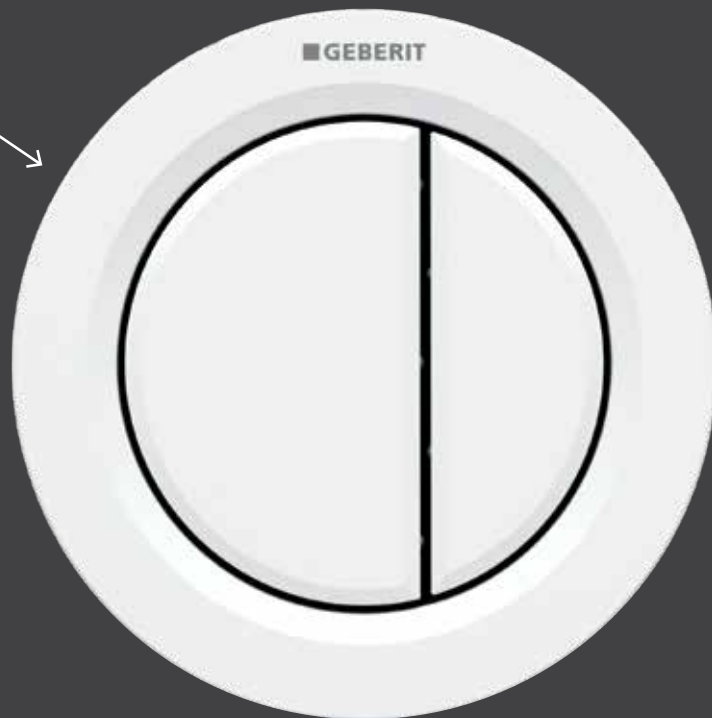

83%

Shown actual size (83% smaller than a Sigma01 flush plate)

gloss white
116.050.11.1*